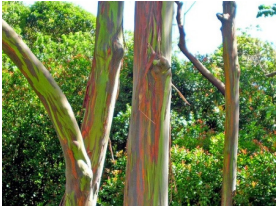

### Coat of Many Colors

*Now Israel loved Joseph more than all his children, because he was the son of his old age; and he made him a coat of many colours. – Genesis 37:3*

The rainbow eucalyptus tree is undoubtedly the most beautiful tree ever. Its bark looks like it was painted by an artist using a palette full of pastel pigments. Surprisingly, this tree's coat of many colors actually

comes from the way its bark peels off the tree.

According to research botanist LariAnn Garner: "As the newly exposed bark slowly ages, it changes from bright green to a darker green, then bluish to purplish, and then pink-orange. Finally, the color becomes a brownish maroon right before exfoliation occurs." She also notes that "since this process is happening in different zones of the trunk and in different stages simultaneously, the colors are varied and almost constantly changing. As a result, the tree will never have the same color pattern twice, making it like a work of living art."

Though evolutionists attribute the tree's colors to natural selection, we must point out that there are many other kinds of trees with peeling bark – including several varieties of maple trees – but the bark of these trees do not undergo a color transformation like this. Evolution had nothing to do with it. These trees are, indeed, a living piece of art painted by their Creator!