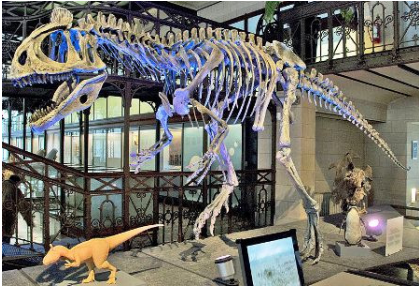

CREATION MOMENTS

Proclaiming Evidence for Truth

THIS WEEK'S CREATION MOMENT

Dinos on Ice?

Out of whose womb came the ice? and the hoary frost of heaven, who hath gendered it? – Job 38:29

The fact that dinosaur fossils are found in the Arctic suggests that there have been catastrophic changes on this Earth since those dinosaurs lived. Some of the changes, like the worldwide flood, are even described in the Bible.

More evidence of these cataclysmic changes are being found in Antarctica. Today, Antarctica is the coldest, driest place on Earth. Winds can rage at 200 miles per hour. Yet, under the ice, scientists are finding fossilized plants like ferns, pine trees and even ginkgos. These finds provide evidence of a much warmer climate. But the fossilized remains of animals provide evidence of a considerably warmer climate. Fossils of three species of dinosaur have also been found. One has been named Cryolophosaurus or "cold-crested lizard," and was about 23 feet long. Another, Glacialisaurus, or "frozen lizard," was also about 23 feet long. A smaller dinosaur with spikes – named Antarctopelta or "Antarctic shield" – was about 13 feet long. These fossils were found in the same sedimentary flood layers as dinosaurs around the world. These fossils and the record of magnetization of various layers of rock provide evidence that Antarctica moved south to its present South Pole location during the year that it was covered with flood waters.

Even though God has allowed great cataclysms to strike the Earth, He has never left His own without His love and care.

Prayer: Father, in the face of dire predictions about catastrophe, teach me to take comfort in Your fatherly care. Amen.

Ref: *Answers*, 7-9/10, pp. 46-51, Buddy Davis, "Dinosaurs on Ice." Photo: Reconstruction of Cryolophosaurus skeleton.

© 2014, Creation Moments. Churches and parents may freely copy these bulletin inserts.

CREATION MOMENTS, INC.

P. O. Box 839 • Foley, MN 56329 • 800-422-4253

To receive our free Today's Creation Moment e-mail, visit www.creationmoments.com.

CREATION MOMENTS

Proclaiming Evidence for Truth