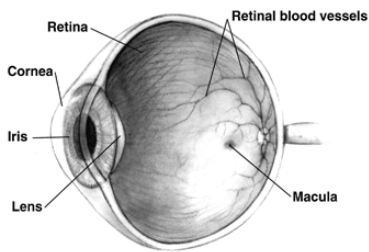

CREATION MOMENTS

Proclaiming Evidence for Truth

THIS WEEK'S CREATION MOMENT

Micro Marvels of the Human Eye

Read Matthew 11:4-5

The tiny computer chip, the basis of modern computers, is a thin wafer of silicon only about 7 millimeters across – about one fourth of an inch. This tiny chip might have the equivalent of 100,000 transistors built into it. Despite its size, hundreds of connections might be attached to it. The design of the computer chip is a marvel

Now consider the human eye. The retina at the back of the eye is a very thin membrane, much thinner than even the clingiest food wrap. This retina contains not transistors but much more sophisticated photo receptors, each of which is a high gain amplifier. The retina doesn't have 100,000 of these, but rather it has 200,000 for each square millimeter of retina!